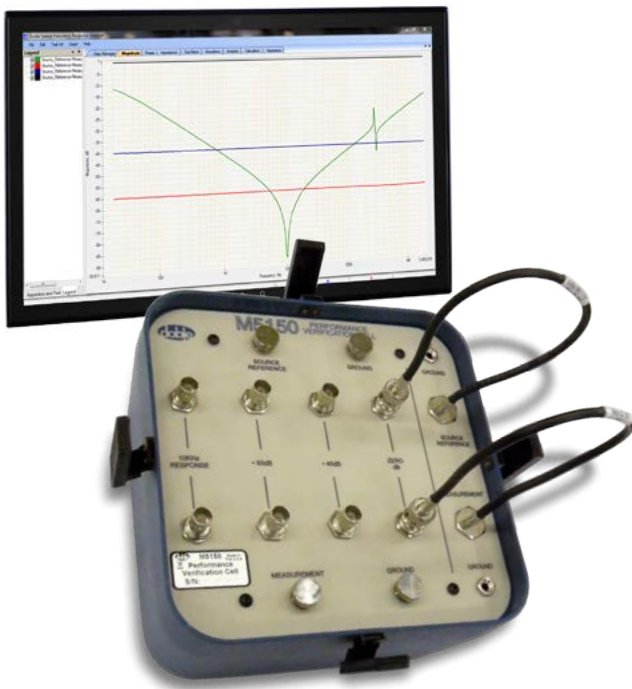

# M5150

Performance Verification Cell

## ENSURE SFRA TEST QUALITY BY VERIFYING TEST INSTRUMENTS AND LEADS

Rely on Doble's M5150 Performance Verification Cell for confirmation that your Doble SFRA field instruments and leads are working correctly. This highly-accurate verification device confirms that your equipment is providing you with results you can trust. The Doble M5150 can be used in the field or in the office allowing you to isolate problems between hardware and cables. Test your SFRA instrument and leads together or test the instrument using the included hook up cables.

### FEATURES

- Easy configuration for simple and accurate testing of SFRA instruments and leads
  - Four standard responses:
    - 10 KHz notch filter response
    - -0 dB response
    - -40 dB response
    - -60 dB response
  - Includes cable bag with necessary hook up cables to test SFRA instruments